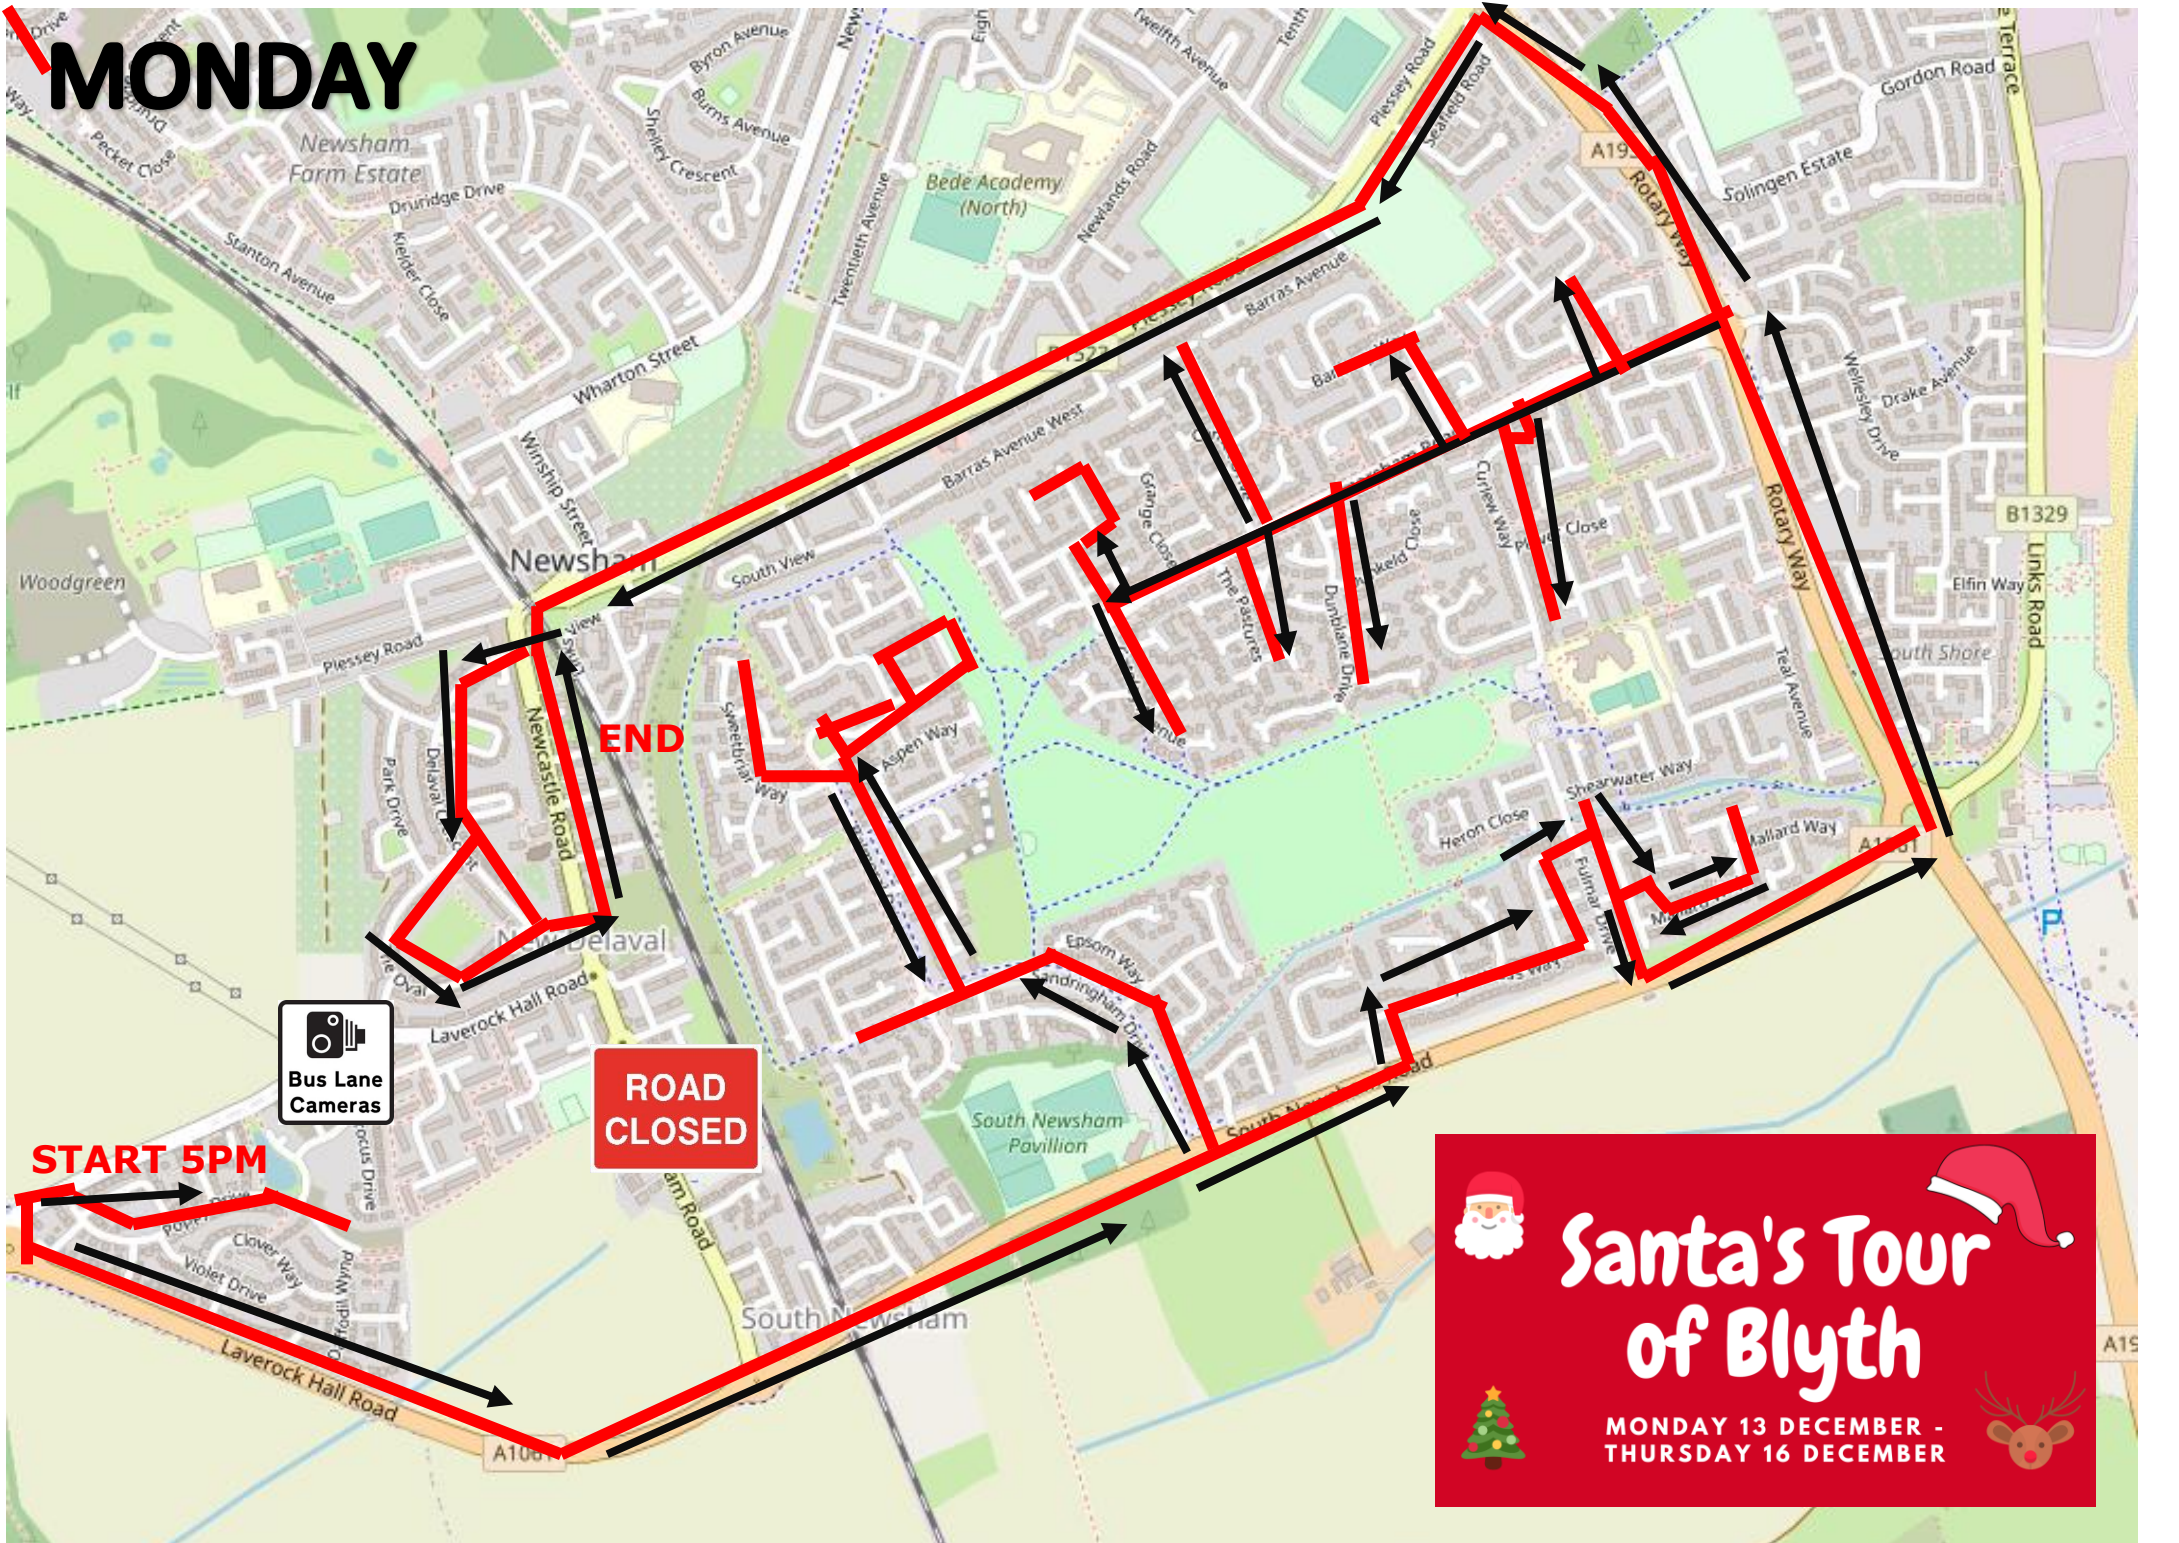

MONDAY

END

ROAD
CLOSED

START 5PM

**Santa's Tour
of Blyth**

MONDAY 13 DECEMBER -
THURSDAY 16 DECEMBER